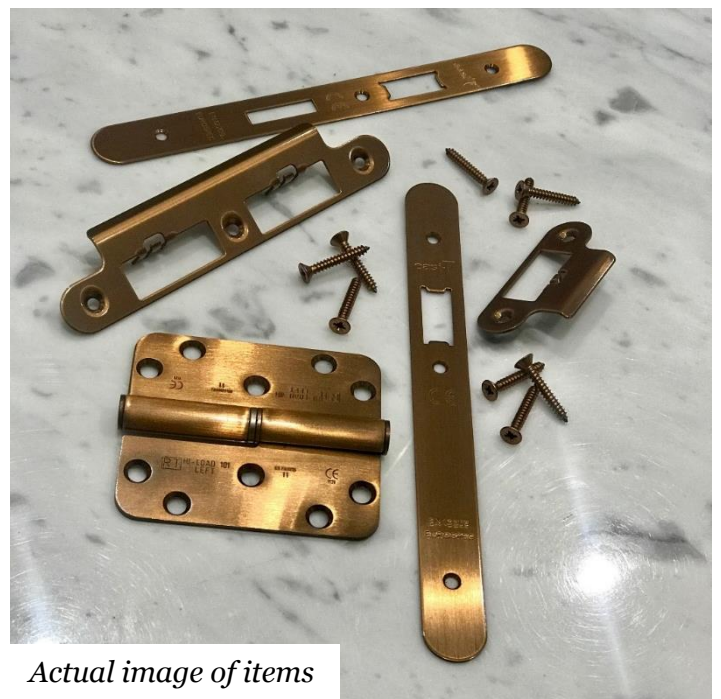

Measurements: 1981 x 686 x 45

Quantity: 2

*Glazed & Fd30 Fire Rated*

**£700.00** (price per door)

*Not actual image of doors. Please refer to these images for the design only, not the finish*

## Plated Ironmongery – Hinges, Strike/Keep Plates Simulated Light Satin Bronze (Finish ABZ)

Left Hand Royde & Tucker H101 HI-LOAD Lift-Off Hinge with screws

Quantity: 20

**£20.00** (RRP £30)

Right Hand Royde & Tucker H101 HI-LOAD Lift-Off Hinge with screws

Quantity: 8

**£20.00** (RRP £30)

Bath/Sash Lock, Eurospec Strike & Keep Plate with screws

Quantity: 6

**£15.00** (RRP £25)

*(Associated locks/latches to suit can be sold separately)*

Latch Eurospec, Strike & Keep Plate with screws

Quantity: 6

**£15.00** (RRP £25)

*(Associated locks/latches to suit can be sold separately)*

*Actual image of items*